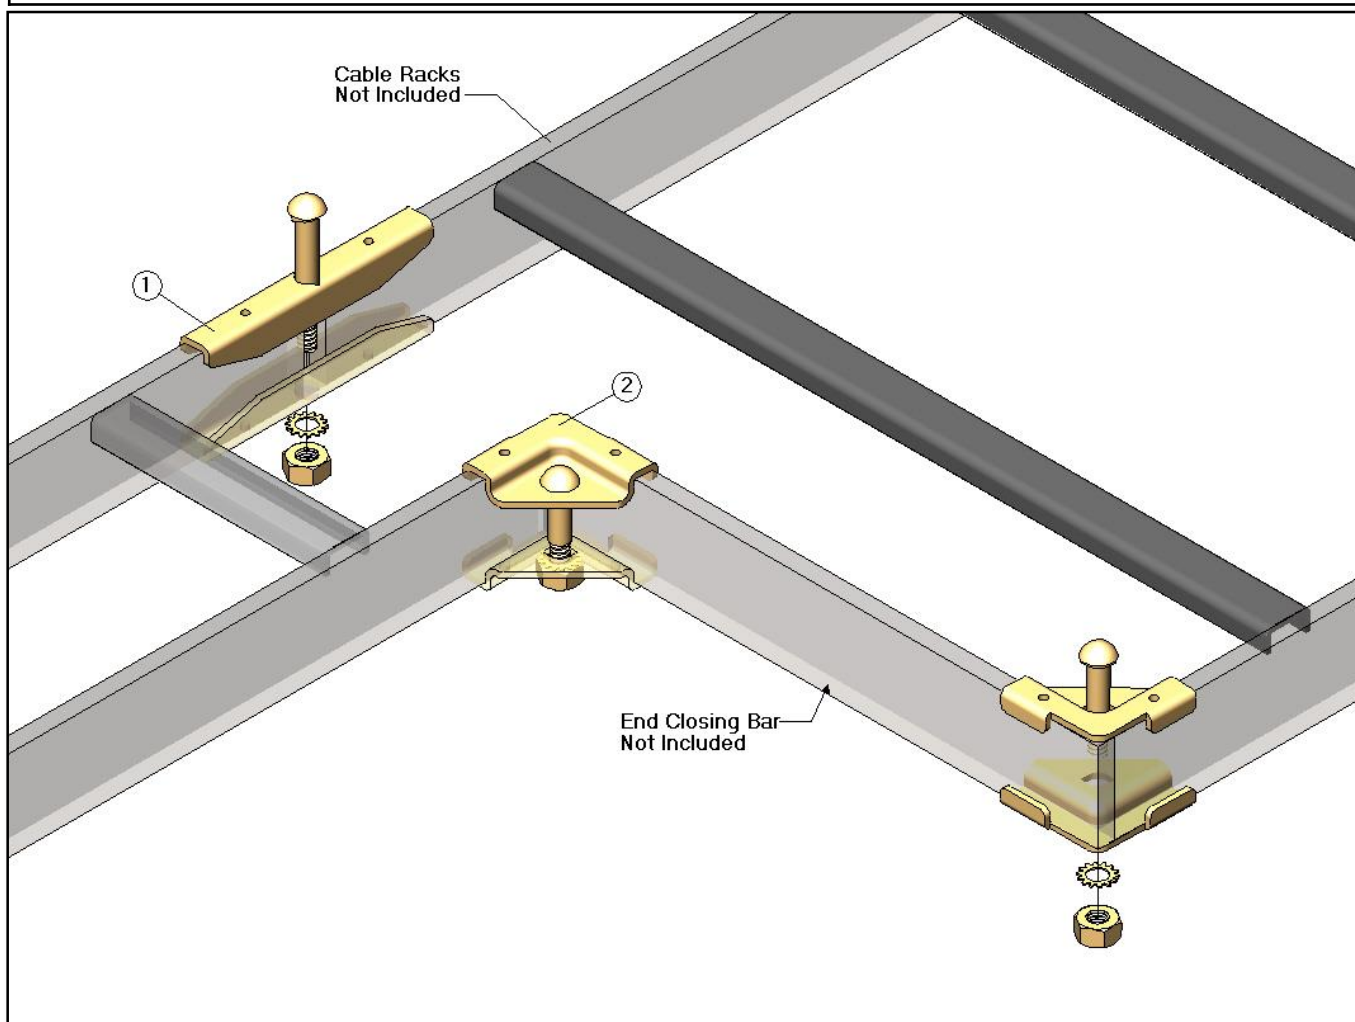

## CRU230x Series - Unequal Cable Rack Assembly

### CRU2301 - 1.50" Unequal Cable Rack Assembly

Item	CSF P/N#	QTY	Description
1	SC1	1	Straight Clamp Bracket Kit
2	CC12	1	Corner Clamp Kit - Pair

### CRU2302 - 2.00" Unequal Cable Rack Assembly

Item	CSF P/N#	QTY	Description
1	SC2	1	Straight Clamp Bracket Kit
2	CC22	1	Corner Clamp Kit - Pair

- Notes :
- End Closing Bar - Not Included
  - Cable Racks - Not Included
  - Hardware finish is zinc yellow.